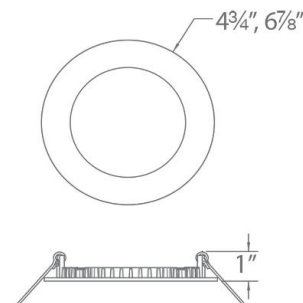

#### SPECIFICATIONS

<b>Construction:</b>	Steel with frosted TIR lens
<b>Power:</b>	8W, 12W
<b>Input:</b>	120 -277 VAC, 50/60Hz
<b>Dimming:</b>	ELV: 100-5% , TRIAC: 100-5%
<b>Light Source:</b>	Integrated LED
<b>Lens:</b>	Translucent acrylic diffuser
<b>Rated Life:</b>	50000 Hours
<b>Mounting:</b>	Heavy gauge retention clips secures fixture to ceiling
<b>Cut Out:</b>	6 1/4", 4 1/4"
<b>Finish:</b>	Electrostatically powder coated: White, Black
<b>Ceiling Thickness:</b>	1/2" - 1"
<b>Operating Temp:</b>	-4°F to 104°F (-20°C to 40°C)
<b>Standards:</b>	ETL, cETL, Wet Location Listed, Energy Star 2.0, Title 24 JA8 Compliant, IC, Airtight

#### LINE DRAWING: