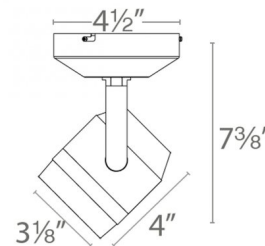

FINISHES

LINE DRAWING