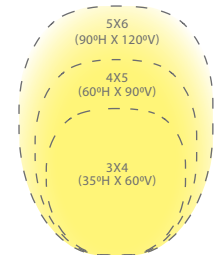

NEMA WALL WASH 5221
12V **2700K**

Product	Data	NEMA 6X5					NEMA 5X4					NEMA 4X3				
		CBCP	Lumen (LM)	VA(VA)	Efficacy (lm/w)	Beam Angle(°)	CBCP	Lumen (LM)	VA(VA)	Efficacy (lm/w)	Beam Angle(°)	CBCP	Lumen (LM)	VA(-VA)	Efficacy (lm/w)	Beam Angle(°)
	3w	115.6	256.784	5.008	71.23	109.1x87.2	116.4	148.421	5,015	41.22	90.4x49.7	113.2	81.7312	5,024	22.66	66.1x35.6
	7W	272.9	605.812	11.99	71.91	109x87	236.9	302.143	10.257	41.97	90.5x49.7	228.8	165.225	10.25	22.98	66.1x35.6
	15W	490.4	1088.31	22.36	67.26	109.1x87	426.1	542.518	18.812	39.81	90.4x49.6	442.6	318.821	20.43	21.43	66x35.6
	23W	623.3	1384.03	29.16	63.38	109.1x87	625.6	796.972	29.14	36.45	90.4x49.7	604	435.072	28.82	20	66x35.6
	26W	720.3	1591.71	34.94	59.41	109.1x86.6	721.6	919.757	34.958	34.36	90.4x49.7	706	506.911	34.97	18.94	66x35.6

Architectural beam distributions from 3x4 to 4x5 to 5x6 proportions and everything in between. Always a uniform wide beam wash of light.