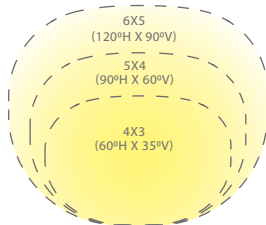

NEMA WALL WASH 5221
12V **2700K**

Product	Data	NEMA 6X5					NEMA 5X4					NEMA 4X3				
		CBCP	Lumen (LM)	VA(VA)	Efficacy (lm/w)	Beam Angle(°)	CBCP	Lumen (LM)	VA(VA)	Efficacy (lm/w)	Beam Angle(°)	CBCP	Lumen (LM)	VA(-VA)	Efficacy (lm/w)	Beam Angle(°)
	3w	115.6	256.784	5.008	71.23	109.1x87.2	116.4	148.421	5,015	41.22	90.4x49.7	113.2	81.7312	5,024	22.66	66.1x35.6
	7W	272.9	605.812	11.99	71.91	109x87	236.9	302.143	10.257	41.97	90.5x49.7	228.8	165.225	10.25	22.98	66.1x35.6
	15W	490.4	1088.31	22.36	67.26	109.1x87	426.1	542.518	18.812	39.81	90.4x49.6	442.6	318.821	20.43	21.43	66x35.6
	23W	623.3	1384.03	29.16	63.38	109.1x87	625.6	796.972	29.14	36.45	90.4x49.7	604	435.072	28.82	20	66x35.6
	26W	720.3	1591.71	34.94	59.41	109.1x86.6	721.6	919.757	34.958	34.36	90.4x49.7	706	506.911	34.97	18.94	66x35.6

Architectural beam distributions from 3x4 to 4x5 to 5x6 proportions and everything in between. Always a uniform wide beam wash of light.