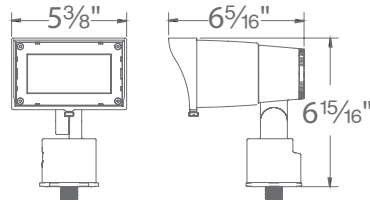

ADJUSTABLE BEAM WALL WASH 12V

5221

WAC

LANDSCAPE LIGHTING

Fixture Type:

Catalog Number:

Project: _____

Location: _____

PRODUCT DESCRIPTION

With the ability to achieve beam distributions of 3x4 to 5x6 proportions and more, expect a uniform beam wash of light in a fixture that can adapt to changing needs. A powerhouse all-in-one unit in 120 VAC or 9-15VAC provides integral brightness control, and the ability to be dimmed, while being compatible with a range of accessories.

FEATURES

- Continuously adjustable NEMA beam distribution 3x4 (35" x 60"), 4x5 (60" x 90"), 5x6 (90" x 120")
- Integral brightness control
- Rotate fixture head for vertical distribution
- Transformer required (sold separately)
- IP65 Rated, protected against powerful water jets
- Solid die-cast brass or corrosion resistant aluminum alloy

SPECIFICATIONS

1. **Input:** 9 - 15VAC
   Power: 3W to 25W / 4.4VA -27.8VA
   Brightness: 200 lm to 1500 lm
   Beam Angle: Assorted NEMA distributions
   CRI: 85
   Rated Life: 70,000 hours

ORDERING NUMBER

		Color Temp	Finish
5221	<i>Adjustable beam wall wash 12V</i>	2700K	BK <i>Black on Aluminum</i>
		3000K	BZ <i>Bronze on Aluminum</i>
			BBR <i>Bronze on Brass</i>

5221-_____

Example: **5221-30BZ**

waclighting.com
Phone (800) 526.2588
Fax (800) 526.2585

Headquarters/Eastern Distribution Center
44 Harbor Park Drive
Port Washington, NY 11050

Central Distribution Center
1600 Distribution Ct
Lithia Springs, GA 30122

Western Distribution Center
1750 Archibald Avenue
Ontario, CA 91760