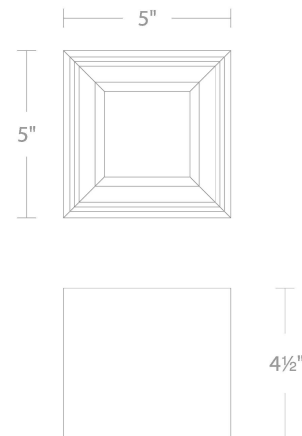

WAC LIGHTING

Fixture Type: _____

Catalog Number: _____

Project: _____

Location: _____

Downtown

Square Outdoor Ceiling Mount

Model & Size	Color Temp & CRI	Finish	Watt	LED Lumens	Delivered Lumens
FM-W47206 5"	3000K 90	BK Black	12W	900	495
	3500K 90	WT White		925	519
	4000K 90			950	490

Example: **FM-W47206-40-WT**

For custom requests please contact customs@wacighting.com

FEATURES

- Built in color temperature adjustability. Switch from 3000K/3500K/4000K
- ACLED driverless technology
- 5 Year warranty

SPECIFICATIONS

Color Temp:	4000K,3500K,3000K
Input:	120 VAC,50/60Hz
CRI:	90
Dimming:	ELV: 100-10% ,TRIAC: 100-10%
Rated Life:	54000 Hours
Mounting:	Can be mounted on ceiling or wall in all orientations
Standards:	ETL, cETL,IP65,Title 24 JA8-2019 Compliant Wet Location Listed
Construction:	Aluminum body, glass diffuser

FINISHES:

White

Black

LINE DRAWING:

FM-W47206