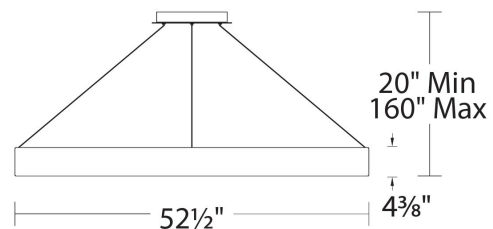

FINISHES

LINE DRAWING