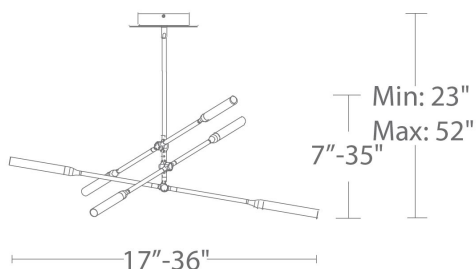

FINISHES

LINE DRAWING