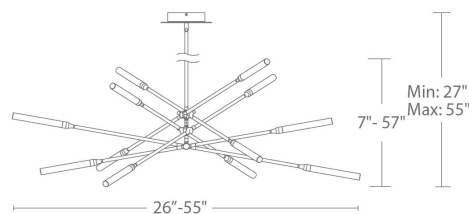

FINISHES

LINE DRAWING