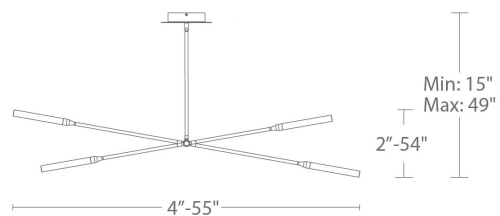

FINISHES

LINE DRAWING

PD-55904