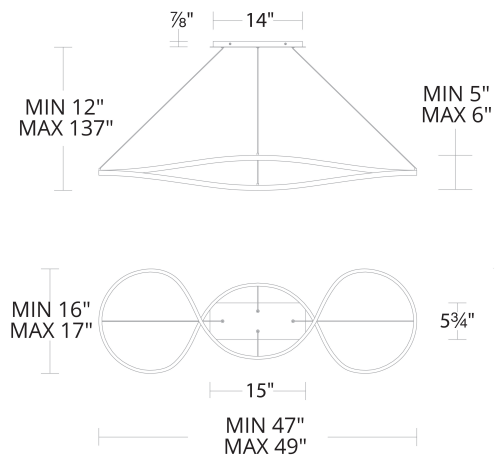

Example: **PD-83148-AB**

DESCRIPTION

Graceful and noble. Impossible to ignore.

FEATURES

- Twist aluminum light bar with frosted silicon diffuser
- Illumination to all directions
- Low profile, adjustable powered aircraft cables for an ultra-clean look
- Quick slide-on canopy design with minimal hardware for easy installation
- Can be mounted on slope ceiling
- Driver concealed within the canopy
- 5 year warranty

SPECIFICATIONS

Color Temp:	3000K
Input:	120-277 VAC, 50/60Hz
CRI:	90
Dimming:	ELV: 100-10%, 0-10V: 100-5%, TRIAC: 100-10%
Rated Life:	50000 Hours
Standards:	ETL, cETL, Title 24: 2019 Damp Location Listed
Construction:	Aluminum body, silicone diffuser

FINISHES

LINE DRAWING

PD-83148