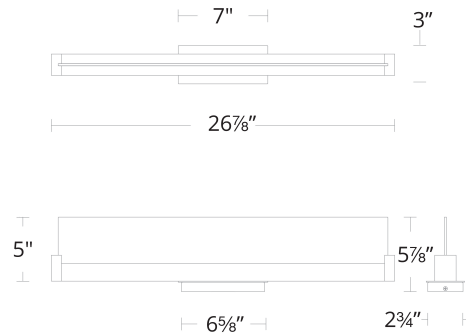

Fixture Type: _____

Catalog Number: _____

Project: _____

Location: _____

Spectre

Bathroom Vanity & Sconce

Model & Size	Color Temp & CRI	Watt	LED Lumens	Delivered Lumens	Finish
WS-93127 27"	2700K/3000K/3500K 90	23W	1055	1055	BK Black BN Brushed Nickel

Example: **WS-93127-BK**

DESCRIPTION

One moment there, gone the next. Elusively illuminating

FEATURES

- Slim cutting-edge light guide material
- Can be mounted with or without canopy (slim junction JB-0501 box sold separately)
- Conversion plate included to accommodate 4" junction box
- 3CCT (2700K/3000K/3500K) selectable switch
- ACLED driverless technology
- 5 year warranty

SPECIFICATIONS

Color Temp:	2700K/3000K/3500K
Input:	120 VAC, 50/60Hz
CRI:	90
Dimming:	ELV: 100-10%, TRIAC: 100-10%
Rated Life:	60000 Hours
Mounting:	Can be mounted on ceiling or wall in all orientations
Standards:	ETL, cETL Damp Location Listed
Construction:	Aluminum body, light guide material diffuser

FINISHES

LINE DRAWING

WS-93127