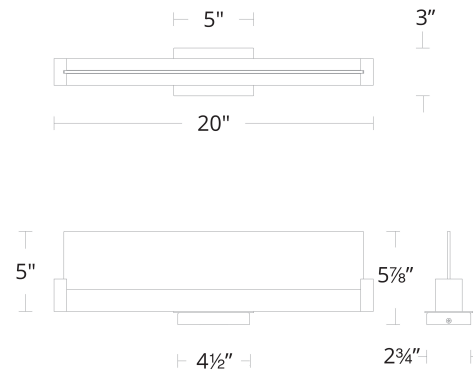

Fixture Type: _____

Catalog Number: _____

Project: _____

Location: _____

Spectre

Bathroom Vanity & Sconce

Model & Size	Color Temp & CRI	Watt	LED Lumens	Delivered Lumens	Finish
WS-93120 20"	2700K/3000K/3500K 90	17W	739	739	BK Black BN Brushed Nickel

Example: **WS-93120-BK**

DESCRIPTION

One moment there, gone the next. Elusively illuminating

FEATURES

- Slim cutting-edge light guide material
- Can be mounted with or without canopy (slim junction JB-0501 box sold separately)
- Conversion plate included to accommodate 4" junction box
- 3CCT (2700K/3000K/3500K) selectable switch
- ACLED driverless technology
- 5 year warranty

SPECIFICATIONS

Color Temp:	2700K/3000K/3500K
Input:	120 VAC, 50/60Hz
CRI:	90
Dimming:	ELV: 100-10%, TRIAC: 100-10%
Rated Life:	60000 Hours
Mounting:	Can be mounted on ceiling or wall in all orientations
Standards:	ETL, cETL Damp Location Listed
Construction:	Aluminum body, light guide material diffuser

FINISHES

LINE DRAWING

WS-93120