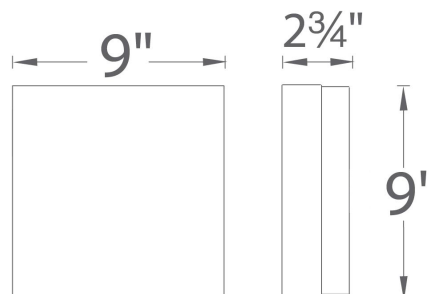

FINISHES

LINE DRAWING

FM-4009