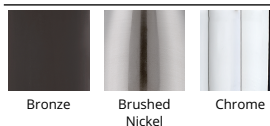

FINISHES

LINE DRAWING