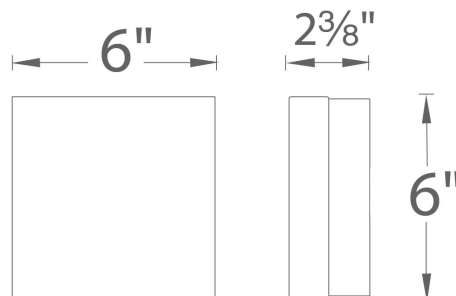

FINISHES

LINE DRAWING

FM-4006