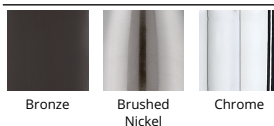

Fixture Type: _____

Catalog Number: _____

Project: _____

Location: _____

Dice Ceiling Mount

Model & Size	Color Temp & CRI	Finish	Watt	LED Lumens	Delivered Lumens	Title 24
FM-4012 12"	2700K 90	BN Brushed Nickel	27W	2584	1096	No
	2700K 90	BZ Bronze	27W	2584	1096	No
	2700K 90	CH Chrome	27W	2584	1096	No
	3000K 90	BN Brushed Nickel	27W	2668	1145	No
	3000K 90	BZ Bronze	27W	2668	1145	No
	3000K 90	CH Chrome	27W	2668	1145	No

Example: **FM-4012-27-BN**

- For 277V special order, add an "F" before the finish: FM-4012F-27-BN
- For alternate color temperature, special order adding -27 or -30 or -35: FM-4012F-27-BN

DESCRIPTION

Thick-walled glass is uniformly illuminated in a design made for LED technology in a square format. Full range dimming control. Mounts as a robust ceiling luminaire or a compelling wall sconce.

FEATURES

- Etched 3/4" thick pressed glass diffuser with interior ceramic glaze
- Title 24 may not be available for all finishes, check for availability
- ACLED driverless technology
- 5 year warranty

SPECIFICATIONS

Color Temp:	2700K, 3000K
Input:	120 VAC, 50/60Hz
CRI:	90
Dimming:	ELV: 100 - 10%
Rated Life:	45000 Hours
Mounting:	Heavy gauge retention clips support trim firmly. Safety cabling standard., Can be mounted on ceiling or wall in all orientations
Standards:	ETL, cETL, Energy Star 2.0, Title 24 JA8-2016 Compliant Damp Location Listed
Construction:	Durable steel body with thick opal glass

FINISHES

LINE DRAWING