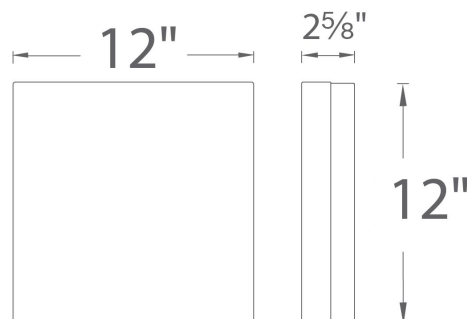

Fixture Type: _____

Catalog Number: _____

Project: _____

Location: _____

Dice Ceiling Mount

Model & Size	Color Temp & CRI	Finish	Watt	LED Lumens	Delivered Lumens	Title 24
FM-4012 12"	2700K 90	BN Brushed Nickel	27W	2584	1096	No
	2700K 90	BZ Bronze	27W	2584	1096	No
	2700K 90	CH Chrome	27W	2584	1096	No
	3000K 90	BN Brushed Nickel	27W	2668	1145	No
	3000K 90	BZ Bronze	27W	2668	1145	No
	3000K 90	CH Chrome	27W	2668	1145	No

Example: **FM-4012-27-BN**

- For 277V special order, add an "F" before the finish: FM-4012F-27-BN
- For alternate color temperature, special order adding -27 or -30 or -35: FM-4012F-27-BN

DESCRIPTION

Thick-walled glass is uniformly illuminated in a design made for LED technology in a square format. Full range dimming control. Mounts as a robust ceiling luminaire or a compelling wall sconce.

FEATURES

- Etched 3/4" thick pressed glass diffuser with interior ceramic glaze
- Title 24 may not be available for all finishes, check for availability
- ACLED driverless technology
- 5 year warranty

SPECIFICATIONS

Color Temp:	2700K, 3000K
Input:	120 VAC, 50/60Hz
CRI:	90
Dimming:	ELV: 100 - 10%
Rated Life:	45000 Hours
Mounting:	Heavy gauge retention clips support trim firmly. Safety cabling standard., Can be mounted on ceiling or wall in all orientations
Standards:	ETL, cETL, Energy Star 2.0, Title 24 JA8-2016 Compliant Damp Location Listed
Construction:	Durable steel body with thick opal glass

FINISHES

LINE DRAWING

FM-4012