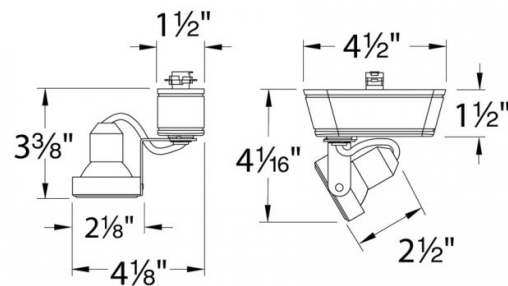

SPECIFICATIONS

Construction:	Die-cast aluminum track head with polycarbonate transformer case and track adapter. Bi-pin ceramic socket for MR16 lamp.
Power:	8W
Input:	120 VAC, 50/60Hz
Dimming:	ELV: 100-15%
Light Source:	LED MR16 (Included) 3 Step Mac Adam Ellipse
Rated Life:	25000 Hours
Finish:	Electrostatically powder Coated White, Electrostatically powder Coated Black
Operating Temp:	-4°F to 104°F (-20°C to 40°C)
Standards:	UL, cUL, Dry Location Listed

Fixture Type: _____

Catalog Number: _____

Project: _____

Location: _____

FINISHES

LINE DRAWING

Fixture Type: _____

Catalog Number: _____