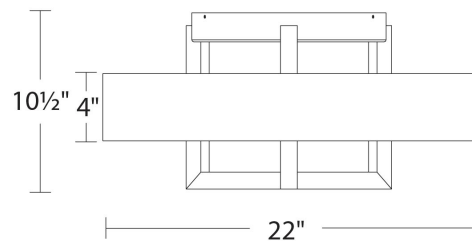

FINISHES

Aged Brass

Brushed Nickel

LINE DRAWING

FM-96922

Fixture Type: _____

Catalog Number: _____

Project: _____