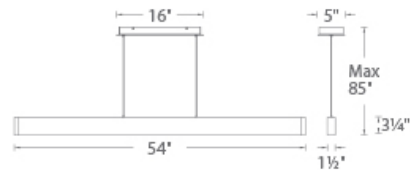

FINISHES

LINE DRAWING