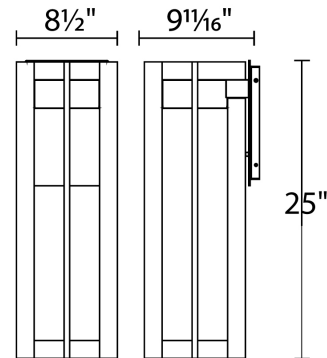

SPECIFICATIONS

Color Temp:	3000K
Input:	120 VAC, 50/60Hz
CRI:	90
Dimming:	ELV: 100 - 10%
Rated Life:	50000 Hours, 44000 Hours
Mounting:	Can be mounted on wall vertically or upside down
Standards:	ETL, cETL, IP65, Title 24 JA8-2016 Compliant, Dark Sky Friendly Wet Location Listed
Construction:	Aluminum hardware with etched glass lens

FINISHES

Black Bronze

LINE DRAWING

WS-W48625