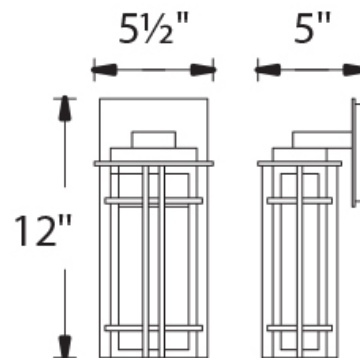

LINE DRAWING