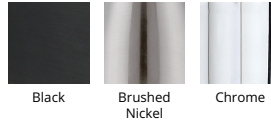

FINISHES

LINE DRAWING