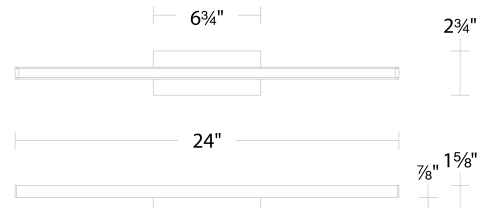

Model & Size	Color Temp & CRI	Watt	LED Lumens	Delivered Lumens	Finish
WS-73124 24"	2700K/3000K/3500K 90	6W	386	270	BK Black BN Brushed Nickel CH Chrome

Example: **WS-73124-BK**

DESCRIPTION

Straight forward and honest. Unparalleled

FINISHES

LINE DRAWING

WS-73124