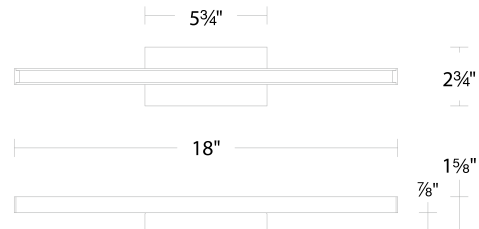

Fixture Type: _____

Catalog Number: _____

Project: _____

Location: _____

Parallax Bathroom Vanity & Sconce

Model & Size	Color Temp & CRI	Watt	LED Lumens	Delivered Lumens	Finish
WS-73118 18"	2700K/3000K/3500K 90	6W	268	171	BK Black BN Brushed Nickel CH Chrome

Example: **WS-73118-BK**

DESCRIPTION

Straight forward and honest. Unparalleled

FEATURES

- Fontlight illumination
- Conversion plate included to accommodate 4" junction box
- 3CCT (2700K/3000K/3500K) selectable switch
- ACLED driverless technology
- 5 year warranty

SPECIFICATIONS

Color Temp:	2700K/3000K/3500K
Input:	120 VAC, 50/60Hz
CRI:	90
Dimming:	ELV: 100-10%, TRIAC: 100-10%
Rated Life:	54000 Hours
Mounting:	Can be mounted on wall in all orientations
Standards:	ETL, cETL, Title 24: 2019 Damp Location Listed
Construction:	Aluminum body, PC diffuser

FINISHES

LINE DRAWING

WS-73118