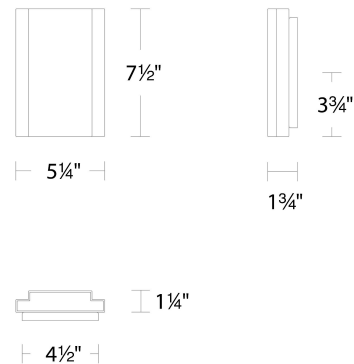

SPECIFICATIONS

Color Temp:	2700K,3000K,3500K
Input:	120 VAC,50/60Hz
CRI:	90
Dimming:	ELV: 100-10% ,TRIAC: 100-10%
Rated Life:	54000 Hours
Mounting:	Can be mounted on wall in all orientations
Standards:	ETL, cETL,Title 24 JA8-2019 Compliant Damp Location Listed
Construction:	Aluminum body, glass diffuser

FINISHES:

Brushed
Nickel

Black

LINE DRAWING:

WS-81208