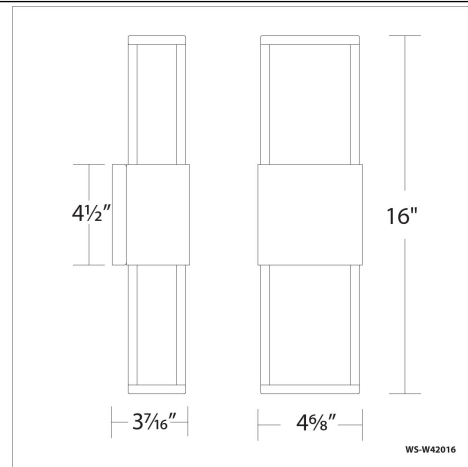

Fixture Type: _____

Catalog Number: _____

Project: _____

Location: _____

Nightvision Wall Light 3000K

Model & Size	Color Temp & CRI	Watt	Voltage	LED Lumens	Delivered Lumens	Finish
WS-W42016 16"	3000K 90	11W	120 VAC	926	113	BK/GO Black/Gold

Example: **WS-W42016-BK/GO**

DESCRIPTION

Distinctive sophistication for the great outdoors. A hint of the warmth inside.

FEATURES

- Gold accent provides warm illumination
- Up and downlight illumination
- ACLED driverless technology
- 5 Year warranty

SPECIFICATIONS

Color Temp:	3000K
Input:	120 VAC, 50/60Hz
CRI:	90
Dimming:	ELV: 100-10%
Rated Life:	54000 Hours
Mounting:	Can be mounted on wall vertically or upside down
Standards:	ETL, cETL, IP65 Wet Location Listed
Construction:	Aluminum hardware

FINISHES

Black/ Gold

LINE DRAWING