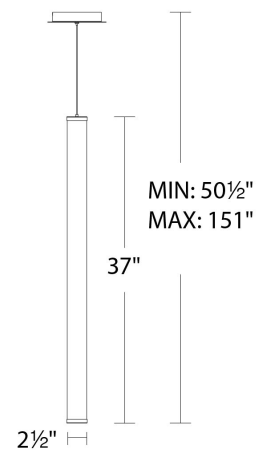

Fixture Type: _____

Catalog Number: _____

Project: _____

Location: _____

Flare Pendant 3000K

Model & Size	Color Temp & CRI	Watt	LED Lumens	Delivered Lumens	Finish
PD-70937 37"	3000K 90	37W	3801	2637	BK Black BN Brushed Nickel

Example: **PD-70937-BK**

DESCRIPTION

Symmetrical, cylindrical and aerodynamic. Brilliance alone or as a collection.

FEATURES

- 360 degree illumination
- Thin powered cables provide an ultra-clean look
- Driver concealed within the canopy
- 5 year warranty

SPECIFICATIONS

Color Temp:	3000K
Input:	120-277 VAC, 50/60Hz
CRI:	90
Dimming:	ELV: 100 - 10%, 0-10V: 100 - 10%, TRIAC: 100 - 10%
Rated Life:	50000 Hours
Standards:	ETL, cETL, Title 24 JA8-2016 Compliant
Construction:	Aluminum with acrylic diffuser

FINISHES

LINE DRAWING

PD-70937