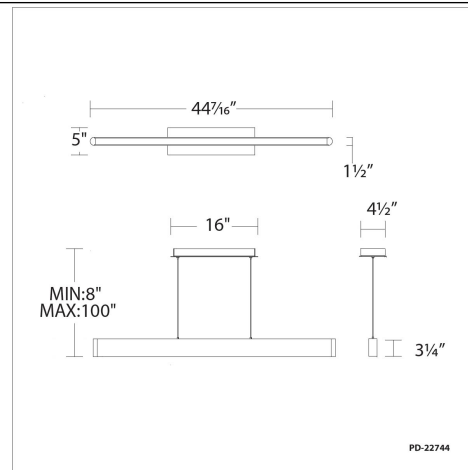

Fixture Type: _____

Catalog Number: _____

Project: _____

Location: _____

Volo

Pendant 3000K

Model & Size	Color Temp & CRI	Watt	LED Lumens	Delivered Lumens	Finish
PD-22744 44"	3000K 90	24W	1299	1034	AL Brushed Aluminum BK Black

Example: **PD-22744-AL**

- For 277V special order, add an "F" before the finish: PD-22754F-AL

DESCRIPTION

Wishful lighting. Ultra thin pendant for the discerning minimalist.

FEATURES

- Ultra thin pendant for the discerning minimalist
- Frosted diffuser provides even illumination
- Cable suspension carrying low voltage may be field shortened
- 0-10V dimming not available for PD-22775
- Driver concealed within the canopy
- 5 Year warranty

SPECIFICATIONS

Color Temp:	3000K
Input:	120-277 VAC, 50/60Hz
CRI:	90
Dimming:	ELV: 100-10%, 0-10V: 100-5%, TRIAC: 100-5%
Rated Life:	54000 Hours
Standards:	ETL, cETL, Title 24: 2019 Damp Location Listed
Construction:	Aluminum hardware with polycarbonate diffuser

FINISHES

LINE DRAWING