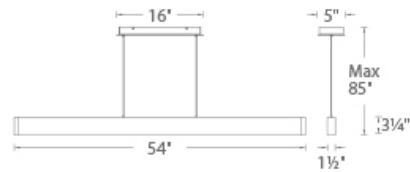

FINISHES

LINE DRAWING