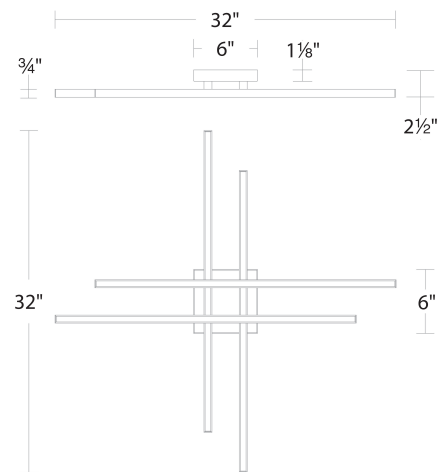

FINISHES

LINE DRAWING