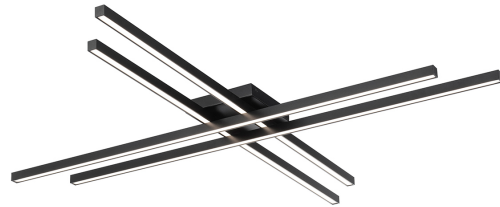

Fixture Type: _____

Catalog Number: _____

Project: _____

Location: _____

Parallax Flush Mount

Model & Size	Color Temp & CRI	Watt	LED Lumens	Delivered Lumens	Finish
FM-73142 42"	2700K/3000K/3500K 90	35W	2006	1400	BK Black BN Brushed Nickel CH Chrome

Example: **FM-73142-BK**

DESCRIPTION

A ceiling mount or wall sconce of exaggerated proportions. Unparalleled.

FEATURES

- 3CCT (2700K/3000K/3500K) selectable switch
- Driver concealed within the canopy
- 5 year warranty

SPECIFICATIONS

Color Temp:	2700K/3000K/3500K
Input:	120 VAC, 50/60Hz
CRI:	90
Dimming:	ELV: 100-10%, TRIAC: 100-10%
Rated Life:	50000 Hours
Mounting:	Can be mounted on ceiling or wall in all orientations
Standards:	ETL, cETL, Title 24: 2019 Damp Location Listed
Construction:	Aluminum body, PC diffuser