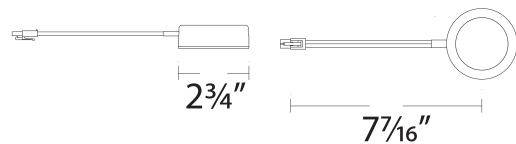

Fixture Type: _____

Catalog Number: _____

Project: _____

Location: _____

120V 3-CCT Puck Light

Undercabinet Task Luminaire

Model	Color Temp & CRI	Finish	Lumens
HR-AC71 120 VAC - 1 Single Wired Puck Light w/ Cord	2700K/3000K/3500K 90	BK Black	240
		BN Brushed Nickel	240
		WT White	240

Example: **HR-AC71-CS-BK**

FEATURES

- 3-CCT Switchable between 2700K and 3500K
- Integrated LED
- Recessed or surface mounting
- Quick and easy installation
- Link up to 20 puck lights per run
- ACLED driverless technology
- 5 year warranty

SPECIFICATIONS

Color Temp:	2700K/3000K/3500K
Input:	120 VAC, 50/60Hz
CRI:	90
Dimming:	ELV: 100-10%
Rated Life:	50000 Hours
Standards:	ETL, cETL, Title 24 JA8-2016 Compliant Damp Location Listed
Construction:	Die-cast aluminum with Acrylic Diffuser

FINISHES

LINE DRAWING