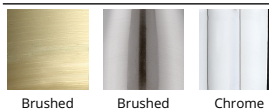

FINISHES

LINE DRAWING