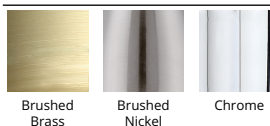

FINISHES

LINE DRAWING