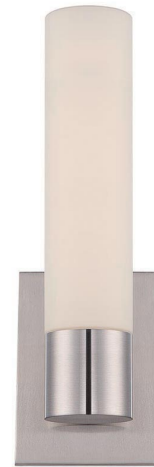

Fixture Type: _____

Catalog Number: _____

Project: _____

Location: _____

Elementum Bathroom Sconce 2700K

Model & Size	Color Temp & CRI	Finish	Watt	LED Lumens	Delivered Lumens	Title 24
WS-7213 13"	2700K 90	BN Brushed Nickel	15.5W	1118	856	Yes
	2700K 90	BR Brushed Brass	15.5W	1118	856	Yes
	2700K 90	CH Chrome	15.5W	1118	856	Yes

Example: **WS-7213-BN**

- For 277V special order, add an "F" before the finish: WS-7230F-30-BN
- For alternate color temperature, special order adding -27 or -35: WS-7230F-30-BN

DESCRIPTION

Updated with a warm brass finish, Elementum brings unparalleled task lighting into your bathroom, whether mounted vertically on either side of the mirror or above a vanity mirror for a flattering diffuse illumination.

FEATURES

- A streamlined luminaire sealed to meet healthcare facility requirements
- 13" can only be mounted vertically
- Title 24 may not be available for all finishes, check for availability
- ACLED driverless technology
- 5 year warranty

SPECIFICATIONS

Color Temp:	2700K
Input:	120 VAC, 50/60Hz
CRI:	90
Dimming:	ELV: 100 - 10%
Rated Life:	80000 Hours
Mounting:	Can be mounted on wall in all orientations
Standards:	ETL, cETL, IP65, Title 24 JA8-2016 Compliant Wet Location Listed
Construction:	Aluminum hardware with mouth blown etched glass diffuser

REPLACEMENT PARTS

RPL-GLA-7213 - Glass for WS-7213