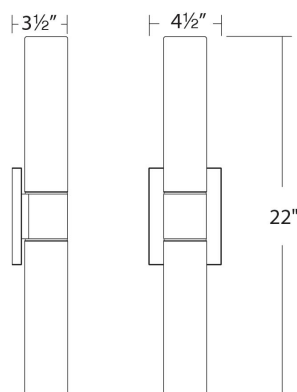

FINISHES

LINE DRAWING

WS-7222