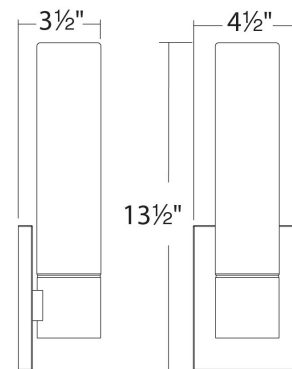

FINISHES

LINE DRAWING

WS-7213