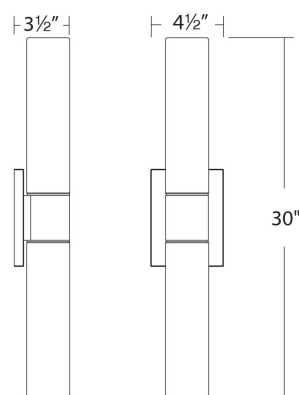

Fixture Type: _____

Catalog Number: _____

Project: _____

Location: _____

Elementum Bathroom Sconce 2700K

Model & Size	Color Temp & CRI	Finish	Watt	LED Lumens	Delivered Lumens	Title 24
WS-7230 30"	2700K 90	BN Brushed Nickel	39.5W	2404	1708	Yes
	2700K 90	BR Brushed Brass	39.5W	2404	1708	Yes
	2700K 90	CH Chrome	39.5W	2925	1955	No

Example: **WS-7230-BN**

- For 277V special order, add an "F" before the finish: WS-7230F-30-BN
- For alternate color temperature, special order adding -27 or -35: WS-7230F-30-BN

DESCRIPTION

Updated with a warm brass finish, Elementum brings unparalleled task lighting into your bathroom, whether mounted vertically on either side of the mirror or above a vanity mirror for a flattering diffuse illumination.

FEATURES

- A streamlined luminaire sealed to meet healthcare facility requirements
- 13" can only be mounted vertically
- Title 24 may not be available for all finishes, check for availability
- ACLED driverless technology
- 5 year warranty

SPECIFICATIONS

Color Temp:	2700K
Input:	120 VAC, 50/60Hz
CRI:	90
Dimming:	ELV: 100 - 10%
Rated Life:	80000 Hours
Mounting:	Can be mounted on wall in all orientations
Standards:	ETL, cETL, IP65, Title 24 JA8-2016 Compliant Wet Location Listed
Construction:	Aluminum hardware with mouth blown etched glass diffuser

REPLACEMENT PARTS

RPL-GLA-2818 - Glass for WS-7230

FINISHES

LINE DRAWING

WS-7230