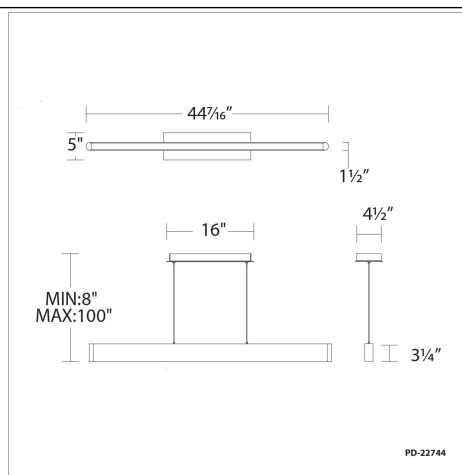

Fixture Type: _____

Catalog Number: _____

Project: _____

Location: _____

Volo

Pendant 3000K

Model & Size	Color Temp & CRI	Watt	LED Lumens	Delivered Lumens	Finish
PD-22744 44"	3000K 90	24W	1299	1034	AL Brushed Aluminum BK Black

Example: **PD-22744-AL**

- For 277V special order, add an "F" before the finish: PD-22754F-AL

DESCRIPTION

Wishful lighting. Ultra thin pendant for the discerning minimalist.

FEATURES

- Ultra thin pendant for the discerning minimalist
- Frosted diffuser provides even illumination
- Cable suspension carrying low voltage may be field shortened
- 0-10V dimming not available for PD-22775
- Driver concealed within the canopy
- 5 Year warranty

SPECIFICATIONS

Color Temp:	3000K
Input:	120-277 VAC, 50/60Hz
CRI:	90
Dimming:	ELV: 100-10%, 0-10V: 100-5%, TRIAC: 100-5%
Rated Life:	54000 Hours
Standards:	ETL, cETL, Title 24: 2019 Damp Location Listed
Construction:	Aluminum hardware with polycarbonate diffuser

FINISHES

LINE DRAWING