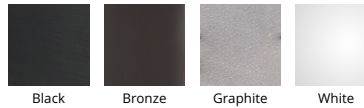

FINISHES

LINE DRAWING