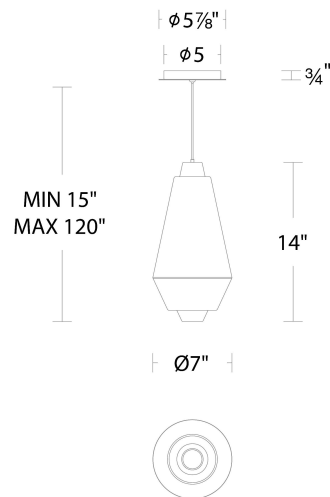

Fixture Type: _____

Catalog Number: _____

Project: _____

Location: _____

Amelia

Mini Pendant 3000K

Model & Size	Color Temp & CRI	Finish	Watt	LED Lumens	Delivered Lumens
PD-39214 14"	3000K 90	AB Aged Brass BK Black BN Brushed Nickel	19W	1937	1569

SPECIFICATIONS

Color Temp:	3000K
Input:	120/277 VAC,50/60Hz
CRI:	90
Dimming:	ELV: 100-10% ,TRIAC: 100-10%
Rated Life:	50000 Hours
Standards:	ETL, cETL,Title 24 JA8-2019 Compliant Damp Location Listed
Construction:	Aluminum body, opal glass diffuser

REPLACEMENT PARTS

RPL-GLA-39214 - Glass

FINISHES:

Brushed Nickel Black Aged Brass

LINE DRAWING:

PD-39214