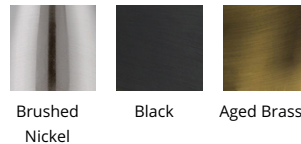

SPECIFICATIONS

Color Temp:	3000K
Input:	120/277 VAC,50/60Hz
CRI:	90
Dimming:	ELV: 100-10% ,TRIAC: 100-10%
Rated Life:	50000 Hours
Standards:	ETL, cETL,Title 24 JA8-2019 Compliant Damp Location Listed
Construction:	Aluminum body, opal glass diffuser

REPLACEMENT PARTS

RPL-GLA-39214 - Glass

FINISHES:

Brushed Nickel Black Aged Brass

LINE DRAWING:

PD-39214