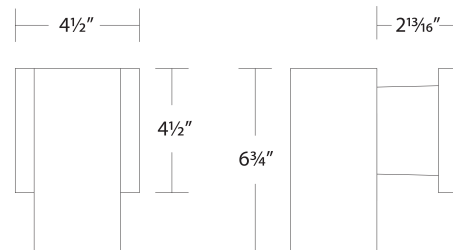

Fixture Type: _____

Catalog Number: _____

Project: _____

Location: _____

FINISHES

LINE DRAWING

WAC LIGHTING

Cylinder