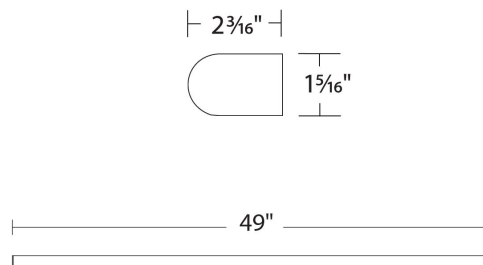

Fixture Type: _____

Catalog Number: _____

Project: _____

Location: _____

Nightstick Bathroom Sconce 3000K

Model & Size	Color Temp & CRI	Finish	Watt	LED Lumens	Delivered Lumens	Title 24
WS-35849 49"	3000K 90	AL Brushed Aluminum	44W	3399	2097	Yes
	3000K 90	WT White	44W	3399	2097	Yes

Example: **WS-35849-AL**

DESCRIPTION

A slender bar of light available in a variety of lengths from very short (1.5 feet) to very long (over 8 feet) gives you multiple mounting options for a clean and consistent lighting scheme no matter the size of your environment.

FEATURES

- Multiple sizes to meet numerous applications
- Decorative plate to cover up to a standard 4" junction box is included
- ACLED driverless technology
- 5 year warranty

SPECIFICATIONS

Color Temp:	3000K
Input:	120 VAC, 50/60Hz
CRI:	90
Dimming:	ELV: 100 - 10%
Rated Life:	54000 Hours
Mounting:	Can be mounted on ceiling or wall in all orientations
Standards:	ETL, cETL, Title 24 JA8-2016 Compliant Damp Location Listed
Construction:	Aluminum hardware with co-extruded acrylic diffuser

FINISHES

LINE DRAWING

WS-35849