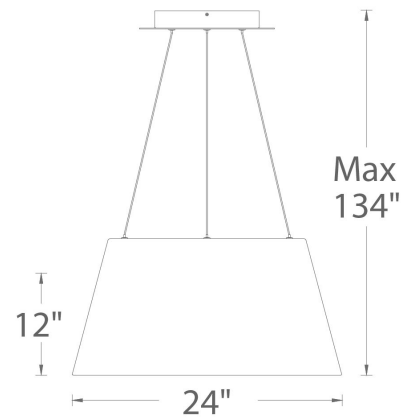

FINISHES

LINE DRAWING

PD-72724