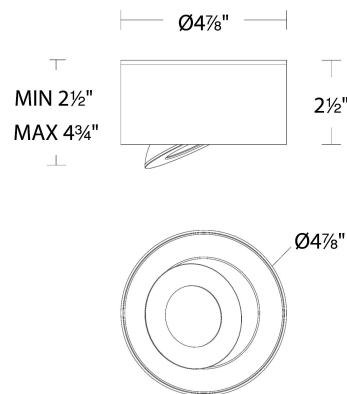

WAC LIGHTING

Fixture Type: _____

Catalog Number: _____

Project: _____

Location: _____

Peek

Outdoor Ceiling Mount

Model & Size	Color Temp & CRI	Finish	Watt	LED Lumens	Delivered Lumens
FM-W45205 5"	3000K 90	BK Black	9W	950 1000	758
	3500K 90	WT White			856
	4000K 90				772

Example: **FM-W45205-40-WT**

For custom requests please contact customs@wacighting.com

FEATURES

- Built in color temperature adjustability. Switch from 3000K/3500K/4000K
- Adjustable beam angle up to 40 degrees
- Rotatable multi-axis gimbal ring
- Driver concealed within the canopy
- 5 Year warranty

SPECIFICATIONS

Color Temp:	3000K,3500K,4000K
Input:	120-277 VAC,50/60Hz
CRI:	90
Dimming:	ELV: 100-10% ,TRIAC: 100-10%
Rated Life:	50000 Hours
Mounting:	Can be mounted on ceiling or wall in all orientations
Standards:	ETL, cETL,IP44,Title 24 JA8-2019 Compliant Wet Location Listed
Construction:	Aluminum body, acrylic diffuser

FINISHES:

Black

White

LINE DRAWING:

FM-W45205