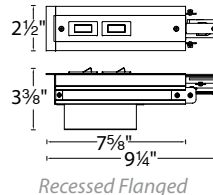

W TRACK CURRENT LIMITER

120V and 277V Track System

WAC LIGHTING

Responsible Lighting®

Low Cost Energy Code Compliance Made Easy

- Easy to install and assures compliance to energy codes such as California Title 24 or ASHRAE 90.1 requirements in terms of power density
- If the track is overloaded the current limiter circuit breaker will trip and shut down power to the track.
- May be reset when the overall sum of fixture wattages are reduced below the circuit breaker rating

Fixture Type:

Catalog Number:

Project:

Location:

120V W Track

	Model	Rating	Circuit Breaker	Max Wattage	Finish
Single Live end (Left)	 WEDL <i>Surface Mount</i>	1/5A 1/2A 1A 2A 5A 7A 10A 12A	2 X 0.2Amp 2 X 0.5Amp 2 X 1 Amp 2 X 2.5Amp 2 X 5 Amp 2 X 7.5Amp 2 X 10Amp 2 X 12Amp	2 X 24W 2 X 60W 2 X 120W 2 X 300W 2 X 600W 2 X 900W 2 X 1200W 2 X 1440W	BK Black PT Platinum WT White 
	 WEDL-RT <i>Recessed Flanged</i>				
	 WEDL-RTL <i>Recessed Flangeless</i>				
Single Live end (Right)	 WEDR <i>Surface Mount</i>				
	 WEDR-RT <i>Recessed Flanged</i>				
	 WEDR-RTL <i>Recessed Flangeless</i>				

Example: **WEDL-1/5A-BK**

277V W Track

	Model	Rating	Circuit Breaker	Max Wattage	Finish
Single Live end (Left)	 WHEDL <i>Surface Mount</i>	1A 2A 5A 7A 10A 12A	2 X 1 Amp 2 X 2.5Amp 2 X 5 Amp 2 X 7.5Amp 2 X 10Amp 2 X 12Amp	2 X 277W 2 X 692W 2 X 1385W 2 X 2077W 2 X 2770W 2 X 3324W	BK Black PT Platinum WT White 
	 WHEDL-RT <i>Recessed Flanged</i>				
	 WHEDL-RTL <i>Recessed Flangeless</i>				
Single Live end (Right)	 WHEDR <i>Surface Mount</i>				
	 WHEDR-RT <i>Recessed Flanged</i>				
	 WHEDR-RTL <i>Recessed Flangeless</i>				