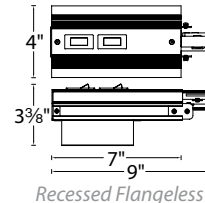

W TRACK CURRENT LIMITER

120V and 277V Track System

WAC LIGHTING

Responsible Lighting®

Low Cost Energy Code Compliance Made Easy

- Easy to install and assures compliance to energy codes such as California Title 24 or ASHRAE 90.1 requirements in terms of power density
- If the track is overloaded the current limiter circuit breaker will trip and shut down power to the track.
- May be reset when the overall sum of fixture wattages are reduced below the circuit breaker rating

Fixture Type:

Catalog Number:

Project:

Location:

120V W Track

	Model	Rating	Circuit Breaker	Max Wattage	Finish
Single Live end (Left)	 WEDL <i>Surface Mount</i>	1/5A 1/2A 1A 2A 5A 7A 10A 12A	2 X 0.2Amp 2 X 0.5Amp 2 X 1 Amp 2 X 2.5Amp 2 X 5 Amp 2 X 7.5Amp 2 X 10Amp 2 X 12Amp	2 X 24W 2 X 60W 2 X 120W 2 X 300W 2 X 600W 2 X 900W 2 X 1200W 2 X 1440W	BK Black PT Platinum WT White 
	 WEDL-RT <i>Recessed Flanged</i>				
	 WEDL-RTL <i>Recessed Flangeless</i>				
Single Live end (Right)	 WEDR <i>Surface Mount</i>				
	 WEDR-RT <i>Recessed Flanged</i>				
	 WEDR-RTL <i>Recessed Flangeless</i>				

Example: **WEDL-1/5A-BK**

277V W Track

	Model	Rating	Circuit Breaker	Max Wattage	Finish
Single Live end (Left)	 WHEDL <i>Surface Mount</i>	1A 2A 5A 7A 10A 12A	2 X 1 Amp 2 X 2.5Amp 2 X 5 Amp 2 X 7.5Amp 2 X 10Amp 2 X 12Amp	2 X 277W 2 X 692W 2 X 1385W 2 X 2077W 2 X 2770W 2 X 3324W	BK Black PT Platinum WT White 
	 WHEDL-RT <i>Recessed Flanged</i>				
	 WHEDL-RTL <i>Recessed Flangeless</i>				
Single Live end (Right)	 WHEDR <i>Surface Mount</i>				
	 WHEDR-RT <i>Recessed Flanged</i>				
	 WHEDR-RTL <i>Recessed Flangeless</i>				