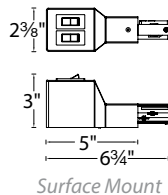

Fixture Type:

Catalog Number:

Project:

Location:

120V W Track

	Model	Rating	Circuit Breaker	Max Wattage	Finish
Single Live end (Left)	 WEDL <i>Surface Mount</i>	1/5A 1/2A 1A 2A 5A 7A 10A 12A	2 X 0.2Amp 2 X 0.5Amp 2 X 1 Amp 2 X 2.5Amp 2 X 5 Amp 2 X 7.5Amp 2 X 10Amp 2 X 12Amp	2 X 24W 2 X 60W 2 X 120W 2 X 300W 2 X 600W 2 X 900W 2 X 1200W 2 X 1440W	BK Black PT Platinum WT White 
	 WEDL-RT <i>Recessed Flanged</i>				
	 WEDL-RTL <i>Recessed Flangeless</i>				
Single Live end (Right)	 WEDR <i>Surface Mount</i>				
	 WEDR-RT <i>Recessed Flanged</i>				
	 WEDR-RTL <i>Recessed Flangeless</i>				

Example: **WEDL-1/5A-BK**

277V W Track

	Model	Rating	Circuit Breaker	Max Wattage	Finish
Single Live end (Left)	 WHEDL <i>Surface Mount</i>	1A 2A 5A 7A 10A 12A	2 X 1 Amp 2 X 2.5Amp 2 X 5 Amp 2 X 7.5Amp 2 X 10Amp 2 X 12Amp	2 X 277W 2 X 692W 2 X 1385W 2 X 2077W 2 X 2770W 2 X 3324W	BK Black PT Platinum WT White 
	 WHEDL-RT <i>Recessed Flanged</i>				
	 WHEDL-RTL <i>Recessed Flangeless</i>				
Single Live end (Right)	 WHEDR <i>Surface Mount</i>				
	 WHEDR-RT <i>Recessed Flanged</i>				
	 WHEDR-RTL <i>Recessed Flangeless</i>				