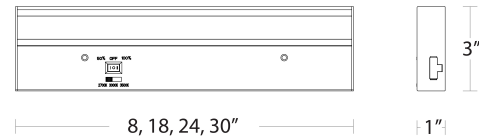

LINE DRAWING