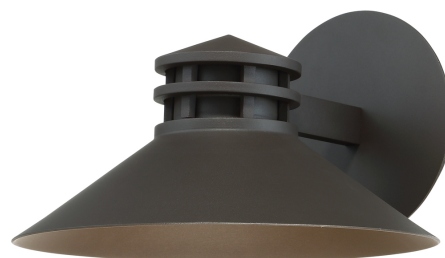

Fixture Type: _____

Catalog Number: _____

Project: _____

Location: _____

Sodor Outdoor Wall Sconce 3000K

Model & Size	Color Temp & CRI	Finish	Watt	LED Lumens	Delivered Lumens	Title 24
WS-W15710 10"	3000K 90	BK Black	15W	1200	484	Yes
	3000K 90	BZ Bronze	11.5W	1200	560	No
	3000K 90	GH Graphite	11.5W	1200	560	No

Example: **WS-W15710-BK**

DESCRIPTION

A Steam work inspired approach to a traditional lantern design. Sodor is constructed with a solid die-cast aluminum shade that provides fantastic glare cutoff and a weather resistant powder coated finish. The light engine is factory sealed for maximum protection against the harshest elements.

FEATURES

- Weather resistant powder coated finishes
- Light engine is factory sealed for maximum protection from the elements
- Heavy aluminum shade provides great glare cutoff
- Title 24 may not be available for all finishes, check for availability
- ACLED driverless technology
- 5 year warranty

SPECIFICATIONS

Color Temp:	3000K
Input:	120 VAC, 50/60Hz
CRI:	90
Dimming:	ELV: 100 - 10%
Rated Life:	54000 Hours
Standards:	ETL, cETL, IP65, Title 24 JA8-2016 Compliant, Dark Sky Friendly Wet Location Listed
Construction:	Aluminum hardware with glass diffuser