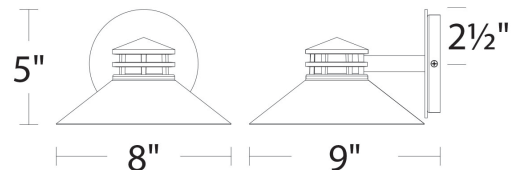

FINISHES

LINE DRAWING