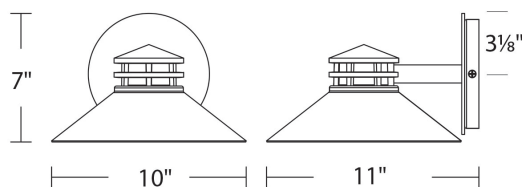

FINISHES

LINE DRAWING