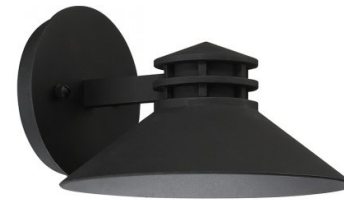

Fixture Type: _____

Catalog Number: _____

Project: _____

Location: _____

Sodor Outdoor Wall Sconce 3000K

Model & Size	Color Temp & CRI	Finish	Watt	LED Lumens	Delivered Lumens	Title 24
WS-W15708 8"	3000K 90	BK Black	12W	1000	314	Yes
	3000K 90	BZ Bronze	9W	750	315	No
	3000K 90	GH Graphite	9W	750	315	No

Example: **WS-W15708-BK**

DESCRIPTION

A Steam work inspired approach to a traditional lantern design. Sodor is constructed with a solid die-cast aluminum shade that provides fantastic glare cutoff and a weather resistant powder coated finish. The light engine is factory sealed for maximum protection against the harshest elements.

FEATURES

- Weather resistant powder coated finishes
- Light engine is factory sealed for maximum protection from the elements
- Heavy aluminum shade provides great glare cutoff
- Title 24 may not be available for all finishes, check for availability
- ACLED driverless technology
- 5 year warranty

SPECIFICATIONS

Color Temp:	3000K
Input:	120 VAC, 50/60Hz
CRI:	90
Dimming:	ELV: 100 - 10%
Rated Life:	54000 Hours
Standards:	ETL, cETL, IP65, Title 24 JA8-2016 Compliant, Dark Sky Friendly Wet Location Listed
Construction:	Aluminum hardware with glass diffuser