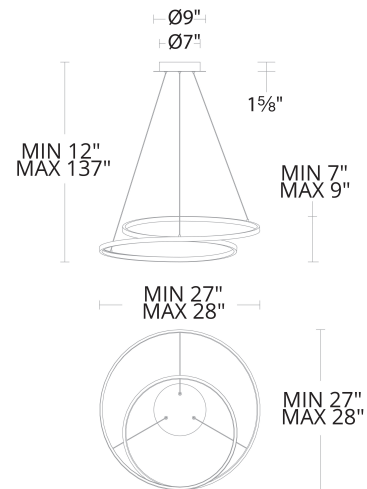

Fixture Type: _____

Catalog Number: _____

Project: _____

Location: _____

Marques Pendant 3000K

Model & Size	Color Temp & CRI	Watt	LED Lumens	Delivered Lumens	Finish
PD-83128 28"	3000K 90	47W	3330	1668	AB Aged Brass BK Black

Example: **PD-83128-AB**

DESCRIPTION

Graceful and noble. Impossible to ignore.

FEATURES

- Twist aluminum light bar with frosted silicon diffuser
- Illumination to all directions
- Low profile, adjustable powered aircraft cables for an ultra-clean look
- Quick spin-on canopy design with minimal hardware for easy installation
- Can be mounted on slope ceiling
- Driver concealed within the canopy
- 5 year warranty

SPECIFICATIONS

Color Temp:	3000K
Input:	120-277 VAC, 50/60Hz
CRI:	90
Dimming:	ELV: 100-10%, 0-10V: 100-5%, TRIAC: 100-10%
Rated Life:	50000 Hours
Standards:	ETL, cETL, Title 24: 2019 Damp Location Listed
Construction:	Aluminum body, silicone diffuser

REPLACEMENT PARTS

HDW-HY21-CE - Hardware Pack

FINISHES

Aged Brass

Black

LINE DRAWING

PD-83128