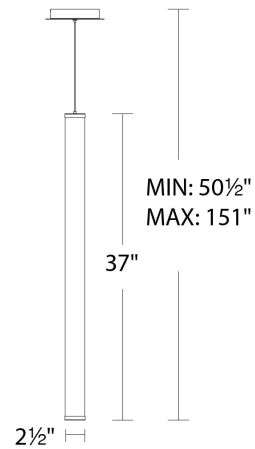

Fixture Type: _____

Catalog Number: _____

Project: _____

Location: _____

Flare

Pendant 3000K

Model & Size	Color Temp & CRI	Watt	LED Lumens	Delivered Lumens	Finish
PD-70937 37"	3000K 90	37W	3801	2637	BK Black BN Brushed Nickel

Example: **PD-70937-BK**

DESCRIPTION

Symmetrical, cylindrical and aerodynamic. Brilliance alone or as a collection.

FEATURES

- 360 degree illumination
- Thin powered cables provide an ultra-clean look
- Driver concealed within the canopy
- 5 year warranty

SPECIFICATIONS

Color Temp:	3000K
Input:	120-277 VAC, 50/60Hz
CRI:	90
Dimming:	ELV: 100 - 10%, 0-10V: 100 - 10%, TRIAC: 100 - 10%
Rated Life:	50000 Hours
Standards:	ETL, cETL, Title 24 JA8-2016 Compliant Damp Location Listed
Construction:	Aluminum with acrylic diffuser

FINISHES

LINE DRAWING

PD-70937