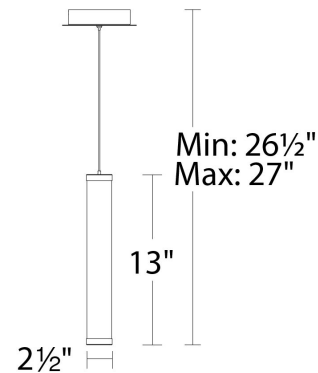

Fixture Type: _____

Catalog Number: _____

Project: _____

Location: _____

Flare

Pendant 3000K

Model & Size	Color Temp & CRI	Watt	LED Lumens	Delivered Lumens	Finish
PD-70913 13"	3000K 90	11W	1099	745	BK Black BN Brushed Nickel

Example: **PD-70913-BK**

DESCRIPTION

Symmetrical, cylindrical and aerodynamic. Brilliance alone or as a collection.

FEATURES

- 360 degree illumination
- Thin powered cables provide an ultra-clean look
- Driver concealed within the canopy
- 5 year warranty

SPECIFICATIONS

Color Temp:	3000K
Input:	120-277 VAC, 50/60Hz
CRI:	90
Dimming:	ELV: 100 - 10%, 0-10V: 100 - 10%, TRIAC: 100 - 10%
Rated Life:	50000 Hours
Standards:	ETL, cETL, Title 24 JA8-2016 Compliant Damp Location Listed
Construction:	Aluminum with acrylic diffuser

FINISHES

LINE DRAWING

PD-70913