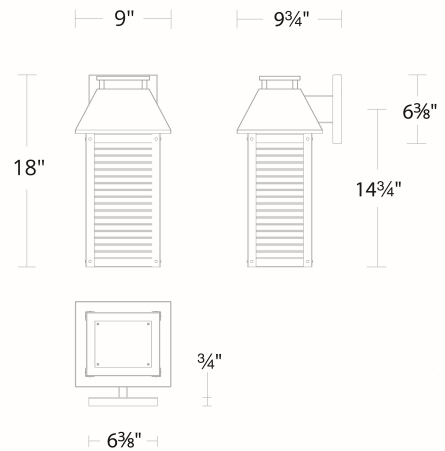

Project: _____

Location: _____

Faulkner

Outdoor Wall Sconce 3000K

Model & Size	Color Temp & CRI	Watt	LED Lumens	Delivered Lumens	Finish
WS-W35118 18"	3000K 90	24W	1817	927	BK Black

Example: **WS-W35118-BK**

REPLACEMENT PARTS

RPL-GLA-35118-FR - Front Glass
RPL-GLA-35118-SI - Side Glass

FINISHES

Black

LINE DRAWING

WS-W35118