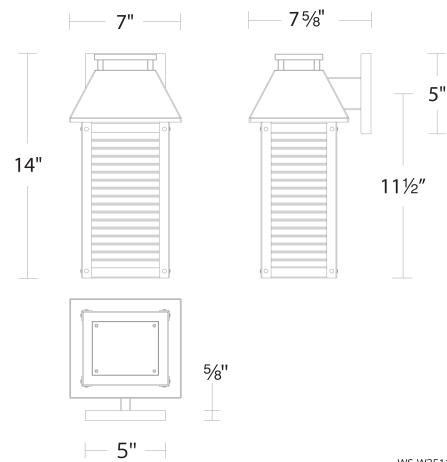

REPLACEMENT PARTS

- RPL-GLA-35114-FR - Front Glass
- RPL-GLA-35114-SI - Side Glass

FINISHES

Black

LINE DRAWING

WS-W35114

Fixture Type: _____

Catalog Number: _____

Project: _____

Location: _____

Faulkner

Outdoor Wall Sconce 3000K

Model & Size	Color Temp & CRI	Watt	LED Lumens	Delivered Lumens	Finish
WS-W35118 18"	3000K 90	24W	1817	927	BK Black

Example: **WS-W35118-BK**