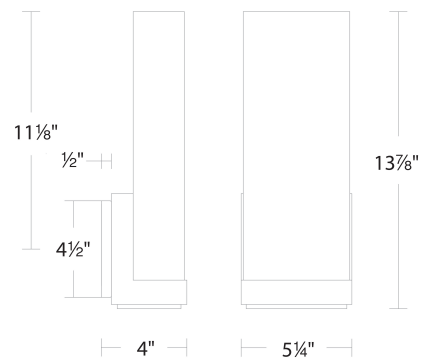

REPLACEMENT PARTS

RPL-GLA-43114 - Glass
HDW-SY21-WA - Hardware Pack

FINISHES

Aged Brass Black

LINE DRAWING

WS-43114