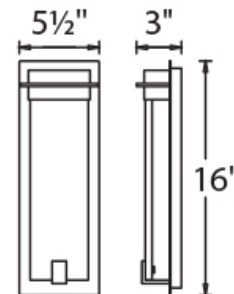

LINE DRAWING