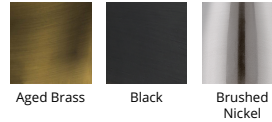

Fixture Type: _____

Catalog Number: _____

Project: _____

Location: _____

Eero Swing Arm 3000K

Model & Size	Color Temp & CRI	Watt	Voltage	LED Lumens	Delivered Lumens	Finish
BL-49018 18"	3000K 90	9W	100-240 VAC	200	111	AB Aged Brass BK Black BN Brushed Nickel

SPECIFICATIONS

Color Temp:	3000K
Input:	100-240 VAC, 50/60Hz
CRI:	90
Rated Life:	50000 Hours
Standards:	ETL, cETL
	Damp Location Listed
Construction:	Aluminum hardware

FINISHES

Aged Brass Black Brushed Nickel