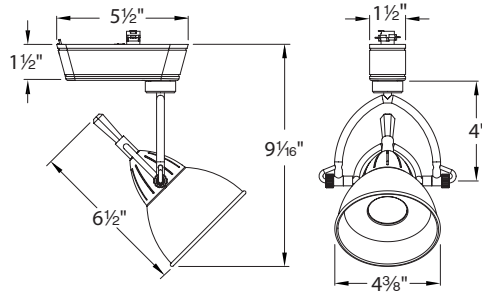

CARTIER – model: LED710

LEDme® Track Luminaire

WAC LIGHTING

Responsible Lighting®

Fixture Type:

Catalog Number:

Project:

Location:

PRODUCT DESCRIPTION

High-level craftsmanship and old world styling are combined with the flexibility and performance of modern track lighting.

Precision engineering, hand finishes and onyx crystal details make this fixture perfect for upscale spaces with sophisticated taste.

For use with WAC Lighting's 120V Track system and compatible with other manufacturer's track (consult factory for specific brands).

FEATURES

- Title 24 California Energy Commission Compliant (90 CRI versions)
- Smooth and continuous ELV dimming
- ANSI Compliant Warm/Neutral LED Bins for a finer color consistency
- Replaceable LED module and reflectors
- 60,000 hour rated life
- 5 year WAC Lighting product warranty

SPECIFICATIONS

Construction: Spun aluminum body with black onyx crystal aiming finial and clear lens.

Driver: Input voltage: 120VAC/60Hz; High power factor >0.9
Max Load: 14.5W

Light Source: COB LED

Total power consumption of 14W with included driver.

Dimming: May be dimmed to 8% with electronic low voltage (ELV) dimmer.

Finish: White powder coat inside/electroplated outside.
Available in Antique Bronze (AB) and Antique Nickel (AN).

Standards: UL & CUL Listed.

FIXTURE PERFORMANCE

Model #	Beam	Color Temp	Watts	Lumens	Efficacy	CBCP	CRI
LED710S-927	20°	2700K	14.5W	745	51 Lm/W	3556	90
LED710F-927	32°	2700K	14.5W	690	48 Lm/W	1456	90
LED710S-27	20°	2700K	14.5W	900	62 Lm/W	4220	80
LED710F-27	32°	2700K	14.5W	895	62 Lm/W	1957	80
LED710S-930	20°	3000K	14.5W	765	53 Lm/W	3650	90
LED710F-930	32°	3000K	14.5W	690	48 Lm/W	1462	90
LED710S-30	20°	3000K	14.5W	1000	69 Lm/W	4659	80
LED710F-30	32°	3000K	14.5W	935	64 Lm/W	1954	80
LED710S-35	20°	3500K	14.5W	990	68 Lm/W	4512	80
LED710F-35	32°	3500K	14.5W	935	64 Lm/W	2114	80
LED710S-40	20°	4000K	14.5W	1035	71 Lm/W	4811	80
LED710F-40	32°	4000K	14.5W	940	65 Lm/W	2006	80

ORDER NUMBER

System	Model #	Beam Spread	Color Temp	Finish	
H H Track	LED710	S 20°	927 2700K (90 CRI)	AB Antique Bronze	
L L Track			27 2700K		
J J Track		F 32°	930 3000K (90 CRI)		AN Antique Nickel
			30 3000K		
			35 3500K		
			40 4000K		

Example: L-LED710S-30-AN

REPLACEMENT LED MODULE

BXRC-27G1000-B-23	2700K (90 CRI)
BXRC-27E1000-B-23	2700K
BXRC-30G1000-B-23	3000K (90 CRI)
BXRC-30E1000-B-23	3000K
BXRC-35E1000-B-23	3500K
BXRC-40E1000-B-23	4000K

REPLACEMENT REFLECTOR

RF-S	20°
RF-F	40°

WAC Lighting

www.waclighting.com

Phone (800) 526.2588 • Fax (800) 526.2585

Headquarters/Eastern Distribution Center

44 Harbor Park Drive • Port Washington, NY 11050

Phone (516) 515.5000 • Fax (516) 515.5050

Western Distribution Center

1750 Archibald Avenue • Ontario, CA 91760

Phone (800) 526.2588 • Fax (800) 526.2585