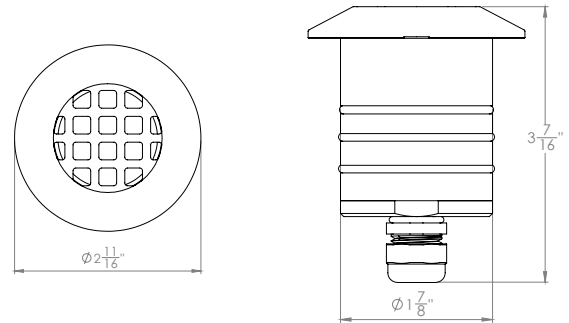

PRODUCT DESCRIPTION

Landscape 2" recessed in-ground luminaire for up, down, side light applications.

FEATURES

- IP68 rated, Suitable for continuous immersion under water
- Factory sealed water tight fixtures
- Solid stainless steel construction
- Stainless steel spring clip allows wall or downlight applications
- Available Concrete Pour Adapter
- Spring clip, 6' lead wire and direct burial gel filled wire nuts included
- Maintains constant lumen output against voltage drop
- UL 1838 Listed

SPECIFICATIONS

- Input:** 9 - 15VAC (Transformer is required)
- Power:** 5.0W / 7.2 VA
- Brightness:** 85lm
- Beam Angle:** 45°
- CRI:** 85
- Rated Life:** 70,000 hours

ORDERING NUMBER

		Color Temp		Finish	
2121	<i>Louver</i>	27	2700K	BS	<i>Bronzed Stainless Steel</i>
		30	3000K	SS	<i>Stainless Steel</i>