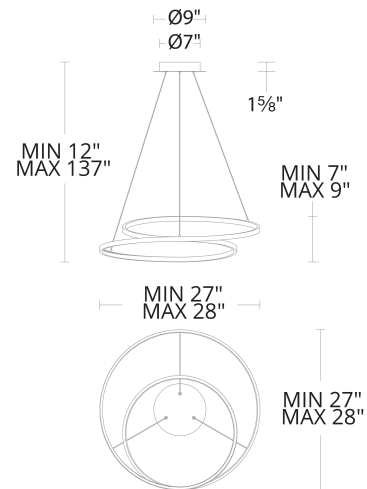

Fixture Type: _____

Catalog Number: _____

Project: _____

Location: _____

Marques Pendant 3000K

Model & Size	Color Temp & CRI	Watt	LED Lumens	Delivered Lumens	Finish
PD-83128 28"	3000K 90	47W	3330	1668	AB Aged Brass BK Black

Example: **PD-83128-AB**

DESCRIPTION

Graceful and noble. Impossible to ignore.

FEATURES

- Twist aluminum light bar with frosted silicon diffuser
- Illumination to all directions
- Low profile, adjustable powered aircraft cables for an ultra-clean look
- Quick spin-on canopy design with minimal hardware for easy installation
- Can be mounted on slope ceiling
- Driver concealed within the canopy
- 5 year warranty

SPECIFICATIONS

Color Temp:	3000K
Input:	120-277 VAC, 50/60Hz
CRI:	90
Dimming:	ELV: 100-10%, 0-10V: 100-5%, TRIAC: 100-10%
Rated Life:	50000 Hours
Standards:	ETL, cETL, Title 24: 2019 Damp Location Listed
Construction:	Aluminum body, silicone diffuser

REPLACEMENT PARTS

HDW-HY21-CE - Hardware Pack

FINISHES

LINE DRAWING

PD-83128