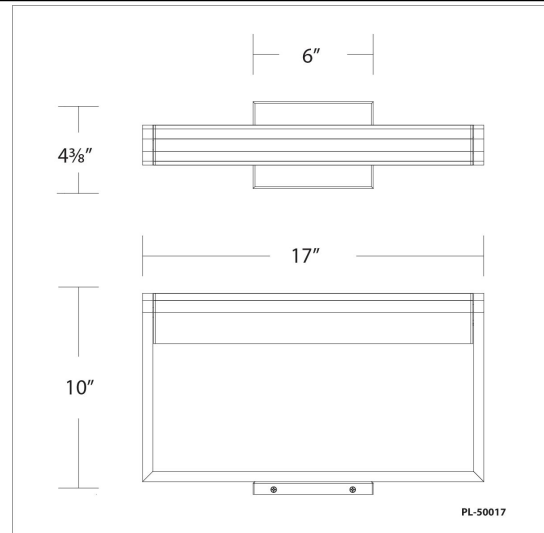

Fixture Type: _____

Catalog Number: _____

Project: _____

Location: _____

Kent Swing Arm 3000K

Model & Size	Color Temp & CRI	Watt	Voltage	LED Lumens	Delivered Lumens	Finish
PL-50017 17"	3000K 90	12W	120 VAC	1000	479	AB Aged Brass BK Black BN Brushed Nickel

Example: **PL-50017-AB**

DESCRIPTION

Influential and substantial. Showcase artwork or bookcases with stylish LED illumination.

FEATURES

- Light source is 180 degrees rotatable
- ACLED driverless technology
- 5 Year warranty

SPECIFICATIONS

Color Temp:	3000K
Input:	120 VAC, 50/60Hz
CRI:	90
Dimming:	ELV: 100-10%
Rated Life:	54000 Hours
Standards:	ETL, cETL Damp Location Listed
Construction:	Aluminum hardware with acrylic diffuser

FINISHES

LINE DRAWING