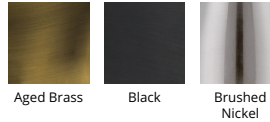

FINISHES

Aged Brass Black Brushed Nickel

LINE DRAWING

Fixture Type: _____

Catalog Number: _____

Project: _____

Location: _____

Kent Swing Arm 3000K

Model & Size	Color Temp & CRI	Watt	Voltage	LED Lumens	Delivered Lumens	Finish
PL-50017 17"	3000K 90	12W	120 VAC	1000	479	AB Aged Brass BK Black BN Brushed Nickel

Example: **PL-50017-AB**

DESCRIPTION

Influential and substantial. Showcase artwork or bookcases with stylish LED illumination.

FINISHES

LINE DRAWING

Fixture Type: _____

Catalog Number: _____

Project: _____

Location: _____

Kent Swing Arm 3000K

Model & Size	Color Temp & CRI	Watt	Voltage	LED Lumens	Delivered Lumens	Finish
PL-50023 23"	3000K 90	18W	120 VAC	1400	792	AB Aged Brass BK Black BN Brushed Nickel