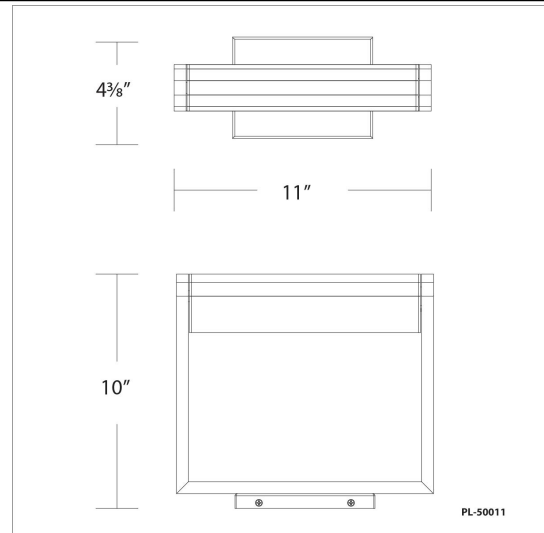

Fixture Type: _____

Catalog Number: _____

Project: _____

Location: _____

Kent Swing Arm 3000K

Model & Size	Color Temp & CRI	Watt	Voltage	LED Lumens	Delivered Lumens	Finish
PL-50011 11"	3000K 90	8W	120 VAC	600	287	AB Aged Brass BK Black BN Brushed Nickel

Example: **PL-50011-AB**

DESCRIPTION

Influential and substantial. Showcase artwork or bookcases with stylish LED illumination.

FEATURES

- Light source is 180 degrees rotatable
- ACLED driverless technology
- 5 Year warranty

SPECIFICATIONS

Color Temp:	3000K
Input:	120 VAC, 50/60Hz
CRI:	90
Dimming:	ELV: 100-10%
Rated Life:	54000 Hours
Standards:	ETL, cETL Damp Location Listed
Construction:	Aluminum hardware with acrylic diffuser

FINISHES

Aged Brass   Black   Brushed Nickel

LINE DRAWING