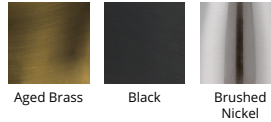

FINISHES

Aged Brass Black Brushed Nickel

LINE DRAWING

Fixture Type: _____

Catalog Number: _____

Project: _____

Location: _____

Kent Swing Arm 3000K

FINISHES

LINE DRAWING

Fixture Type: _____

Catalog Number: _____

Project: _____

Location: _____

Kent Swing Arm 3000K

Model & Size	Color Temp & CRI	Watt	Voltage	LED Lumens	Delivered Lumens	Finish
PL-50023 23"	3000K 90	18W	120 VAC	1400	792	AB Aged Brass BK Black BN Brushed Nickel

FINISHES

Aged Brass Black Brushed Nickel

LINE DRAWING