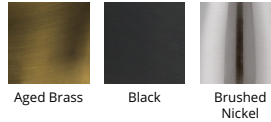

Fixture Type: _____

Catalog Number: _____

Project: _____

Location: _____

Kent Swing Arm 3000K

Model & Size	Color Temp & CRI	Watt	Voltage	LED Lumens	Delivered Lumens	Finish
PL-50011 11"	3000K 90	8W	120 VAC	600	287	AB Aged Brass BK Black BN Brushed Nickel

Example: **PL-50011-AB**

DESCRIPTION

Influential and substantial. Showcase artwork or bookcases with stylish LED illumination.

FEATURES

- Light source is 180 degrees rotatable
- ACLED driverless technology
- 5 Year warranty

FINISHES

Aged Brass Black Brushed Nickel

LINE DRAWING

Fixture Type: _____

Catalog Number: _____

Project: _____

Location: _____

Kent Swing Arm 3000K