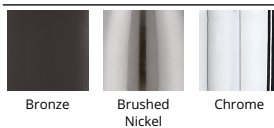

FINISHES

LINE DRAWING