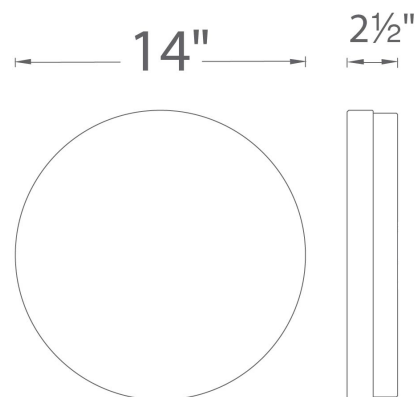

FINISHES

LINE DRAWING

FM-4115