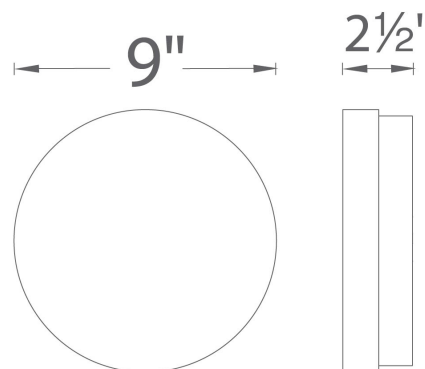

FINISHES

LINE DRAWING

FM-4109