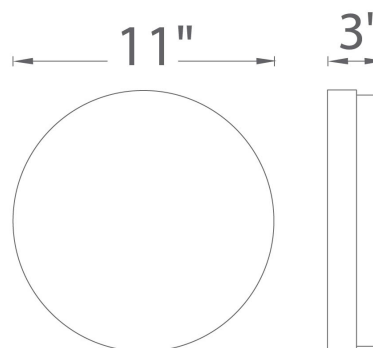

FINISHES

LINE DRAWING

FM-4111