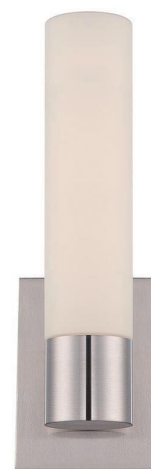

Fixture Type: _____

Catalog Number: _____

Project: _____

Location: _____

Elementum Bathroom Sconce 2700K

Model & Size	Color Temp & CRI	Finish	Watt	LED Lumens	Delivered Lumens	Title 24
WS-7213 13"	2700K 90	BN Brushed Nickel	15.5W	1118	856	Yes
	2700K 90	BR Brushed Brass	15.5W	1118	856	Yes
	2700K 90	CH Chrome	15.5W	1118	856	Yes

Example: **WS-7213-BN**

- For 277V special order, add an "F" before the finish: WS-7230F-30-BN
- For alternate color temperature, special order adding -27 or -35: WS-7230F-30-BN

DESCRIPTION

Updated with a warm brass finish, Elementum brings unparalleled task lighting into your bathroom, whether mounted vertically on either side of the mirror or above a vanity mirror for a flattering diffuse illumination.

FEATURES

- A streamlined luminaire sealed to meet healthcare facility requirements
- 13" can only be mounted vertically
- Title 24 may not be available for all finishes, check for availability
- ACLED driverless technology
- 5 year warranty

SPECIFICATIONS

Color Temp:	2700K
Input:	120 VAC, 50/60Hz
CRI:	90
Dimming:	ELV: 100 - 10%
Rated Life:	80000 Hours
Mounting:	Can be mounted on wall in all orientations
Standards:	ETL, cETL, IP65, Title 24 JA8-2016 Compliant Wet Location Listed
Construction:	Aluminum hardware with mouth blown etched glass diffuser

REPLACEMENT PARTS

RPL-GLA-7213 - Glass for WS-7213