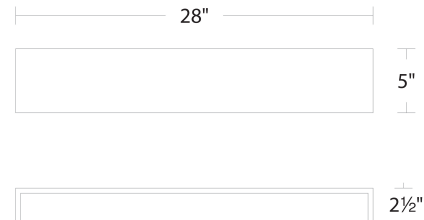

LINE DRAWING