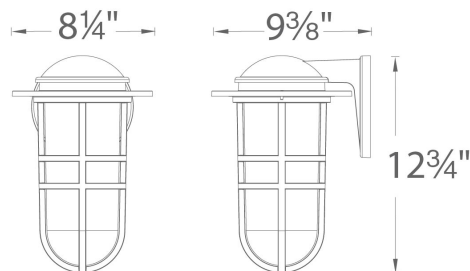

Example: **WS-W24509-AB**

- For 277V special order, add an "F" before the finish: WS-W24509F-AB

DESCRIPTION

Inside a vintage-inspired die-cast aluminum base, the glassclear, hammered, seeded, and mouth blown for an outstanding artisanal look projects beautiful light from a powerful LED array. Updated with a black finish, along with the original bronze and graphite.

Project: _____

Location: _____

Steampunk Outdoor Wall Sconce 3000K

Model & Size	Color Temp & CRI	Finish	Watt	LED Lumens	Delivered Lumens	Title 24
WS-W24513 13"	3000K 90	AB Aged Brass	10W	818	475	Yes
	3000K 90	BK Black	10W	657	440	No
	3000K 90	BZ Bronze	10W	657	440	No
	3000K 90	GH Graphite	10W	657	440	No

Example: **WS-W24513-AB**

- For 277V special order, add an "F" before the finish: WS-W24509F-AB

DESCRIPTION

Inside a vintage-inspired die-cast aluminum base, the glassclear, hammered, seeded, and mouth blown for an outstanding artisanal look projects beautiful light from a powerful LED array. Updated with a black finish, along with the original bronze and graphite.

REPLACEMENT PARTS

RPL-GLA-24513 - Glass for WS-W24513

FINISHES

LINE DRAWING

WS-W24513