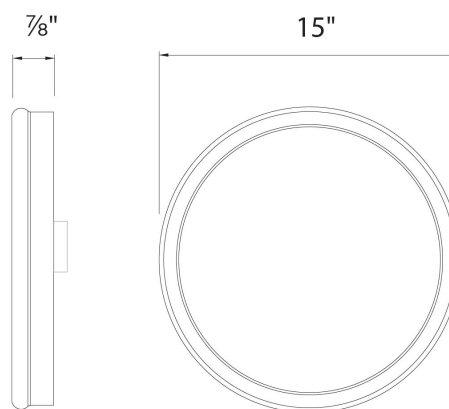

FEATURES

- Super thin, edge-lit LED panel at less than an inch thick
- Twist-lock quick install mechanism
- Driver installed within the Junction Box, driver dimension: 2.76" x 1.26" x 1.18"
- 5 year warranty

SPECIFICATIONS

Color Temp:	2700K, 3000K
Input:	120-277 VAC, 50/60Hz
CRI:	90
Dimming:	ELV: 100 - 10%
Rated Life:	50000 Hours
Mounting:	Heavy gauge retention clips support trim firmly. Safety cabling standard., Can be mounted on ceiling or wall in all orientations
Standards:	ETL, cETL Damp Location Listed
Construction:	Aluminum body with frosted acrylic diffuser

FINISHES

LINE DRAWING

Fixture Type: _____

Catalog Number: _____

Project: _____

Location: _____

Geos 15" & 22" Ceiling Mount

Model & Size	Color Temp & CRI	Watt	LED Lumens	Delivered Lumens	Finish
FM-4622 22"	2700K 90	44.5W	3745	2235	BR Brushed Brass
	3000K 90	42.5W	3785	2375	TT Titanium WT White