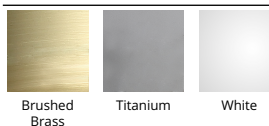

FINISHES

LINE DRAWING