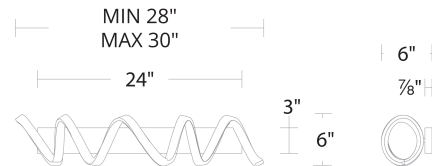

FINISHES

LINE DRAWING