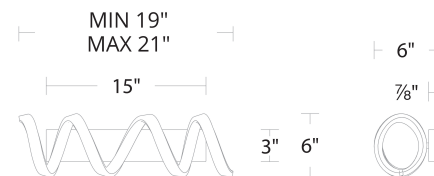

Marques

Bathroom Vanity & Sconce 3000K

Fixture Type: _____

Catalog Number: _____

Project: _____

Location: _____

Model & Size	Color Temp & CRI	Watt	LED Lumens	Delivered Lumens	Finish
WS-83120 20"	3000K 90	15W 15W	1086 1297	575 691	BK Black TT Titanium

Example: **WS-83120-BK**

DESCRIPTION

Graceful and noble. Impossible to ignore.

FEATURES

- Twist aluminum light bar with recessed silicone diffuser
- 360 degree illumination
- Conversion plate included to accommodate 4" junction box
- Driver concealed within the canopy
- 5 year warranty

SPECIFICATIONS

Color Temp:	3000K
Input:	120/277 VAC, 50/60Hz
CRI:	90
Dimming:	ELV: 100-10%, TRIAC: 100-10%
Rated Life:	50000 Hours
Mounting:	Can be mounted on wall in all orientations
Standards:	ETL, cETL, Title 24: 2019
	Damp Location Listed
Construction:	Aluminum body, silicone diffuser

REPLACEMENT PARTS

HDW-HY21-WA - Hardware Pack

FINISHES

LINE DRAWING

WS-83120