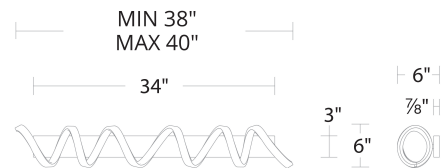

REPLACEMENT PARTS

HDW-HY21-WA - Hardware Pack

FINISHES

LINE DRAWING

WS-83139