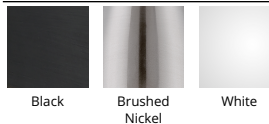

FINISHES

Black   Brushed Nickel   White

LINE DRAWING