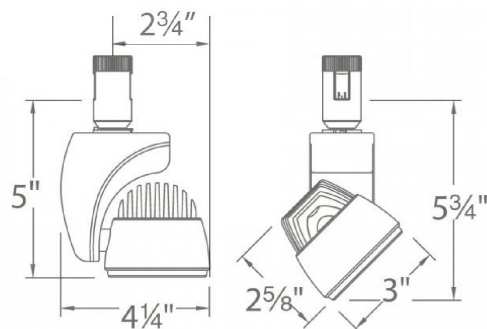

LINE DRAWING