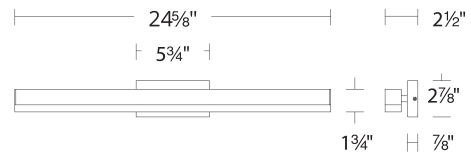

Fixture Type: _____

Catalog Number: _____

Project: _____

Location: _____

Styx Bathroom Vanity & Sconce

Model & Size	Color Temp & CRI	Watt	LED Lumens	Delivered Lumens	Finish
WS-41125 25"	2700K/3000K/3500K 90	19W	1421	824	AL Brushed Aluminum BK Black

Example: **WS-41125-AL**

DESCRIPTION

Quietly sleek. An underlying way of light.

FEATURES

- One-directional light with etched acrylic diffuser
- Adjustable backplate
- Conversion plate included to accommodate 4" junction box
- 3CCT (2700K/3000K/3500K) selectable switch
- Driver concealed within the canopy
- 5 year warranty

SPECIFICATIONS

Color Temp:	2700K/3000K/3500K
Input:	120/277 VAC, 50/60Hz
CRI:	90
Dimming:	ELV: 100-10%, TRIAC: 100-10%
Rated Life:	50000 Hours
Mounting:	Can be mounted on wall in all orientations
Standards:	ETL, cETL, Title 24: 2019 Damp Location Listed
Construction:	Aluminum body, acrylic diffuser

FINISHES

LINE DRAWING

WS-41125